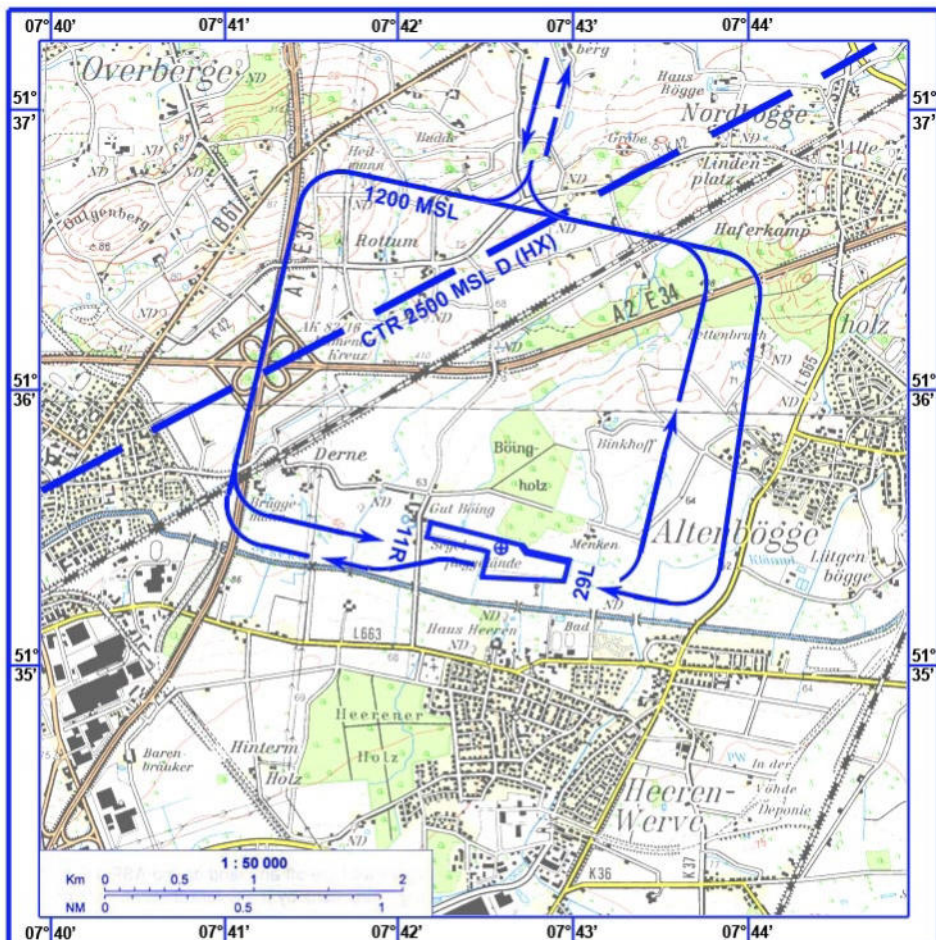

FIS  
LANGEN INFORMATION  
129.875

DORTMUND TOWER/TURM  
134.180

KAMEN INFO  
124.485

The glider airfield Kamen Heeren has to be approached from the north. Entering CTR is only permitted after contacting Kamen Info and/or Dortmund Tower. Power driven aircraft use RWY 11R/29L.